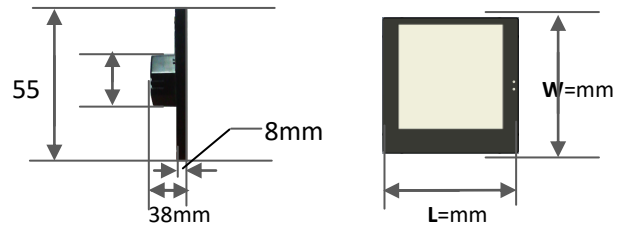

PARAMETERS1

■ Operating voltage:	21-30V DC, made available by the bus
■ Current consumption:	Max. 630mW (30V,21mA)
■ Power consumption:	Max. 630mW
■ Operation:	Touch panel, with TFT display
■ Button way:	Capacitive touch sensing
■ Operating/Display:	LED Red and push button for assigning physical address
■ Temperature range:	Operation -10~ +45 °C Storage -40 °C ~ +55 °C Transport -25 ~ + 70 °C
■ Installation:	On Box

Notes

Installation and commissioning of the device may only be carried out by trained electricians. The relevant standards, directives, regulations and instructions must be observed when planning and implementing the electrical installation.

- ●Protect the device against moisture, dirt and damage during transport, storage and operation!
- ●Do not operate the device outside the specified technical data (e.g. temperature range)!
- ●The device may only be operated in closed enclosures (e.g. small box)

DESCRIPTIONS

Model	Dimension	Weight
LC-2.6LCD	55 x 55 x 38mm	0.2kg